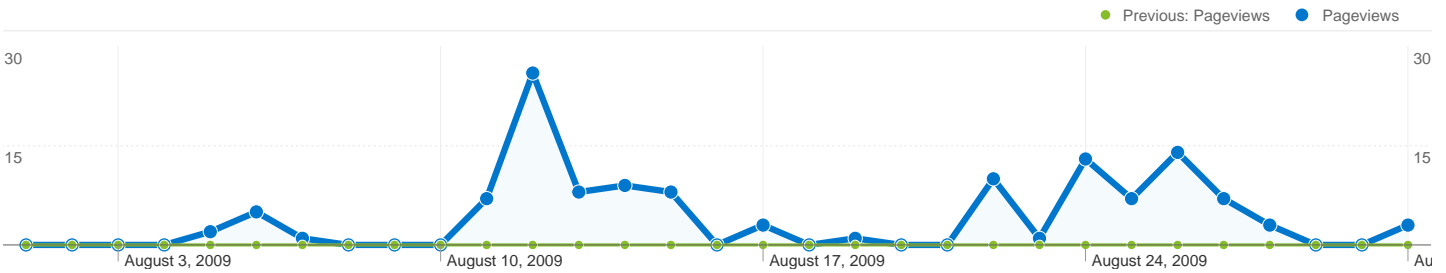

Keywords	Visits	% visits
sundberg builders		
Aug 1, 2009 - Aug 31, 2009	2	33.33%
Jul 1, 2009 - Jul 31, 2009	0	0.00%
% Change	100.00%	100.00%
builders in spearfish south dakota		
Aug 1, 2009 - Aug 31, 2009	1	16.67%
Jul 1, 2009 - Jul 31, 2009	0	0.00%
% Change	100.00%	100.00%
home builders in deadwood sd		
Aug 1, 2009 - Aug 31, 2009	1	16.67%
Jul 1, 2009 - Jul 31, 2009	0	0.00%
% Change	100.00%	100.00%
home builders in spearfish sd		
Aug 1, 2009 - Aug 31, 2009	1	16.67%
Jul 1, 2009 - Jul 31, 2009	0	0.00%
% Change	100.00%	100.00%
www.sundbergbuilders.com		

Aug 1, 2009 - Aug 31, 2009	3	9.68%
Jul 1, 2009 - Jul 31, 2009	0	0.00%
% Change	100.00%	100.00%

Aug 1, 2009 - Aug 31, 2009	1	16.67%
Jul 1, 2009 - Jul 31, 2009	0	0.00%
% Change	100.00%	100.00%

31 visits came from 1 countries/territories

Site Usage

Visits 31 Previous: 0 (100.00%)	Pages/Visit 4.13 Previous: 0.00 (100.00%)	Avg. Time on Site 00:01:34 Previous: 00:00:00 (100.00%)	% New Visits 61.29% Previous: 0.00% (100.00%)	Bounce Rate 22.58% Previous: 0.00% (100.00%)	
Country/Territory	Visits	Pages/Visit	Avg. Time on Site	% New Visits	Bounce Rate
United States					
August 1, 2009 - August 31, 2009	31	4.13	00:01:34	61.29%	22.58%
July 1, 2009 - July 31, 2009	0	0.00	00:00:00	0.00%	0.00%
% Change	100.00%	100.00%	100.00%	100.00%	100.00%