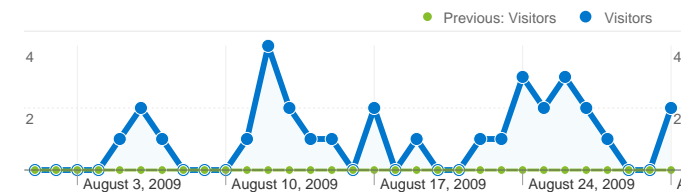

Site Usage

31 Visits

Previous: 0 (0.00%)

22.58% Bounce Rate

Previous: 0.00% (0.00%)

128 Pageviews

Previous: 0 (0.00%)

00:01:34 Avg. Time on Site

Previous: 00:00:00 (0.00%)

4.13 Pages/Visit

Previous: 0.00 (0.00%)

61.29% % New Visits

Previous: 0.00% (0.00%)

Visitors Overview

Visitors
22

Map Overlay world

22 people visited this site

 **31 Visits**

Previous: 0 (0.00%)

 **22 Absolute Unique Visitors**

Previous: 0 (0.00%)

 **128 Pageviews**

Previous: 0 (0.00%)

 **4.13 Average Pageviews**

Site Usage

Visits 31 Previous: 0 (100.00%)	Pages/Visit 4.13 Previous: 0.00 (100.00%)	Avg. Time on Site 00:01:34 Previous: 00:00:00 (100.00%)	% New Visits 61.29% Previous: 0.00% (100.00%)	Bounce Rate 22.58% Previous: 0.00% (100.00%)	
Country/Territory	Visits	Pages/Visit	Avg. Time on Site	% New Visits	Bounce Rate
United States					
August 1, 2009 - August 31, 2009	31	4.13	00:01:34	61.29%	22.58%
July 1, 2009 - July 31, 2009	0	0.00	00:00:00	0.00%	0.00%
% Change	100.00%	100.00%	100.00%	100.00%	100.00%