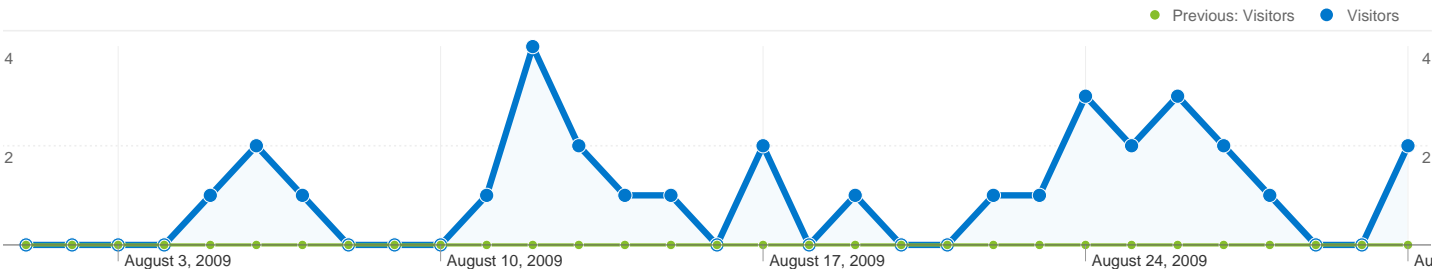

Site Usage

31 Visits

Previous: 0 (0.00%)

22.58% Bounce Rate

Previous: 0.00% (0.00%)

128 Pageviews

Previous: 0 (0.00%)

00:01:34 Avg. Time on Site

Previous: 00:00:00 (0.00%)

4.13 Pages/Visit

Previous: 0.00 (0.00%)

61.29% % New Visits

Previous: 0.00% (0.00%)

Visitors Overview

Visitors
22

Map Overlay world

22 people visited this site

 **31 Visits**

Previous: 0 (0.00%)

 **22 Absolute Unique Visitors**

Previous: 0 (0.00%)

 **128 Pageviews**

Previous: 0 (0.00%)

 **4.13 Average Pageviews**

Site Usage

Visits 31 Previous: 0 (100.00%)	Pages/Visit 4.13 Previous: 0.00 (100.00%)	Avg. Time on Site 00:01:34 Previous: 00:00:00 (100.00%)	% New Visits 61.29% Previous: 0.00% (100.00%)	Bounce Rate 22.58% Previous: 0.00% (100.00%)	
Country/Territory	Visits	Pages/Visit	Avg. Time on Site	% New Visits	Bounce Rate
United States					
August 1, 2009 - August 31, 2009	31	4.13	00:01:34	61.29%	22.58%
July 1, 2009 - July 31, 2009	0	0.00	00:00:00	0.00%	0.00%
% Change	100.00%	100.00%	100.00%	100.00%	100.00%