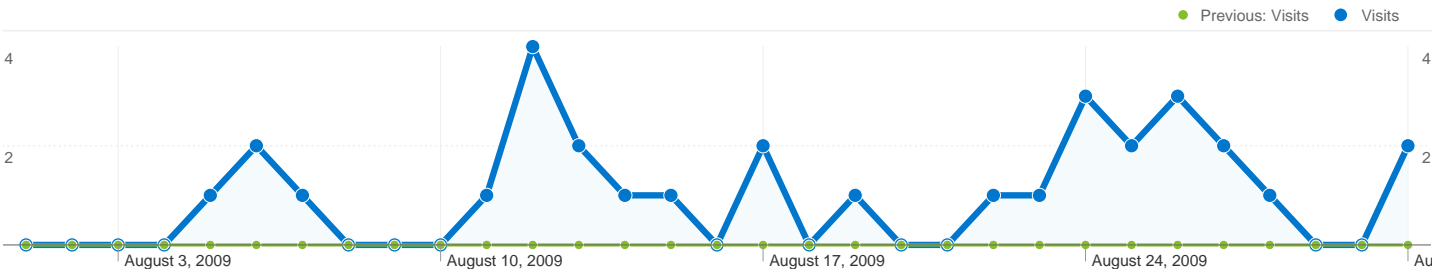

All traffic sources sent a total of 31 visits

16.13% Direct Traffic

Previous: 0.00% (0.00%)

64.52% Referring Sites

Previous: 0.00% (0.00%)

19.35% Search Engines

Previous: 0.00% (0.00%)

- **Referring Sites**
  20.00 (64.52%)
- **Search Engines**
  6.00 (19.35%)
- **Direct Traffic**
  5.00 (16.13%)

Top Traffic Sources

Sources	Visits	% visits
blackhillswbworks.com (referral)		
Aug 1, 2009 - Aug 31, 2009	6	19.35%
Jul 1, 2009 - Jul 31, 2009	0	0.00%
% Change	100.00%	100.00%
google (organic)		
Aug 1, 2009 - Aug 31, 2009	6	19.35%
Jul 1, 2009 - Jul 31, 2009	0	0.00%
% Change	100.00%	100.00%
(direct) ((none))		
Aug 1, 2009 - Aug 31, 2009	5	16.13%
Jul 1, 2009 - Jul 31, 2009	0	0.00%
% Change	100.00%	100.00%
alightinthedarkness.wordpress.com (referral)		
Aug 1, 2009 - Aug 31, 2009	5	16.13%
Jul 1, 2009 - Jul 31, 2009	0	0.00%
% Change	100.00%	100.00%
ahandfulofquietness.wordpress.com (referral)		

Keywords	Visits	% visits
sundberg builders		
Aug 1, 2009 - Aug 31, 2009	2	33.33%
Jul 1, 2009 - Jul 31, 2009	0	0.00%
% Change	100.00%	100.00%
builders in spearfish south dakota		
Aug 1, 2009 - Aug 31, 2009	1	16.67%
Jul 1, 2009 - Jul 31, 2009	0	0.00%
% Change	100.00%	100.00%
home builders in deadwood sd		
Aug 1, 2009 - Aug 31, 2009	1	16.67%
Jul 1, 2009 - Jul 31, 2009	0	0.00%
% Change	100.00%	100.00%
home builders in spearfish sd		
Aug 1, 2009 - Aug 31, 2009	1	16.67%
Jul 1, 2009 - Jul 31, 2009	0	0.00%
% Change	100.00%	100.00%
www.sundbergbuilders.com