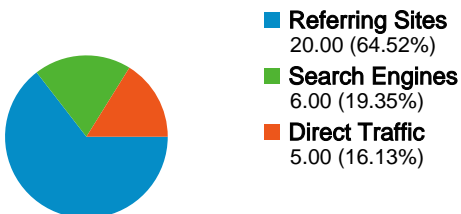

Traffic Sources Overview